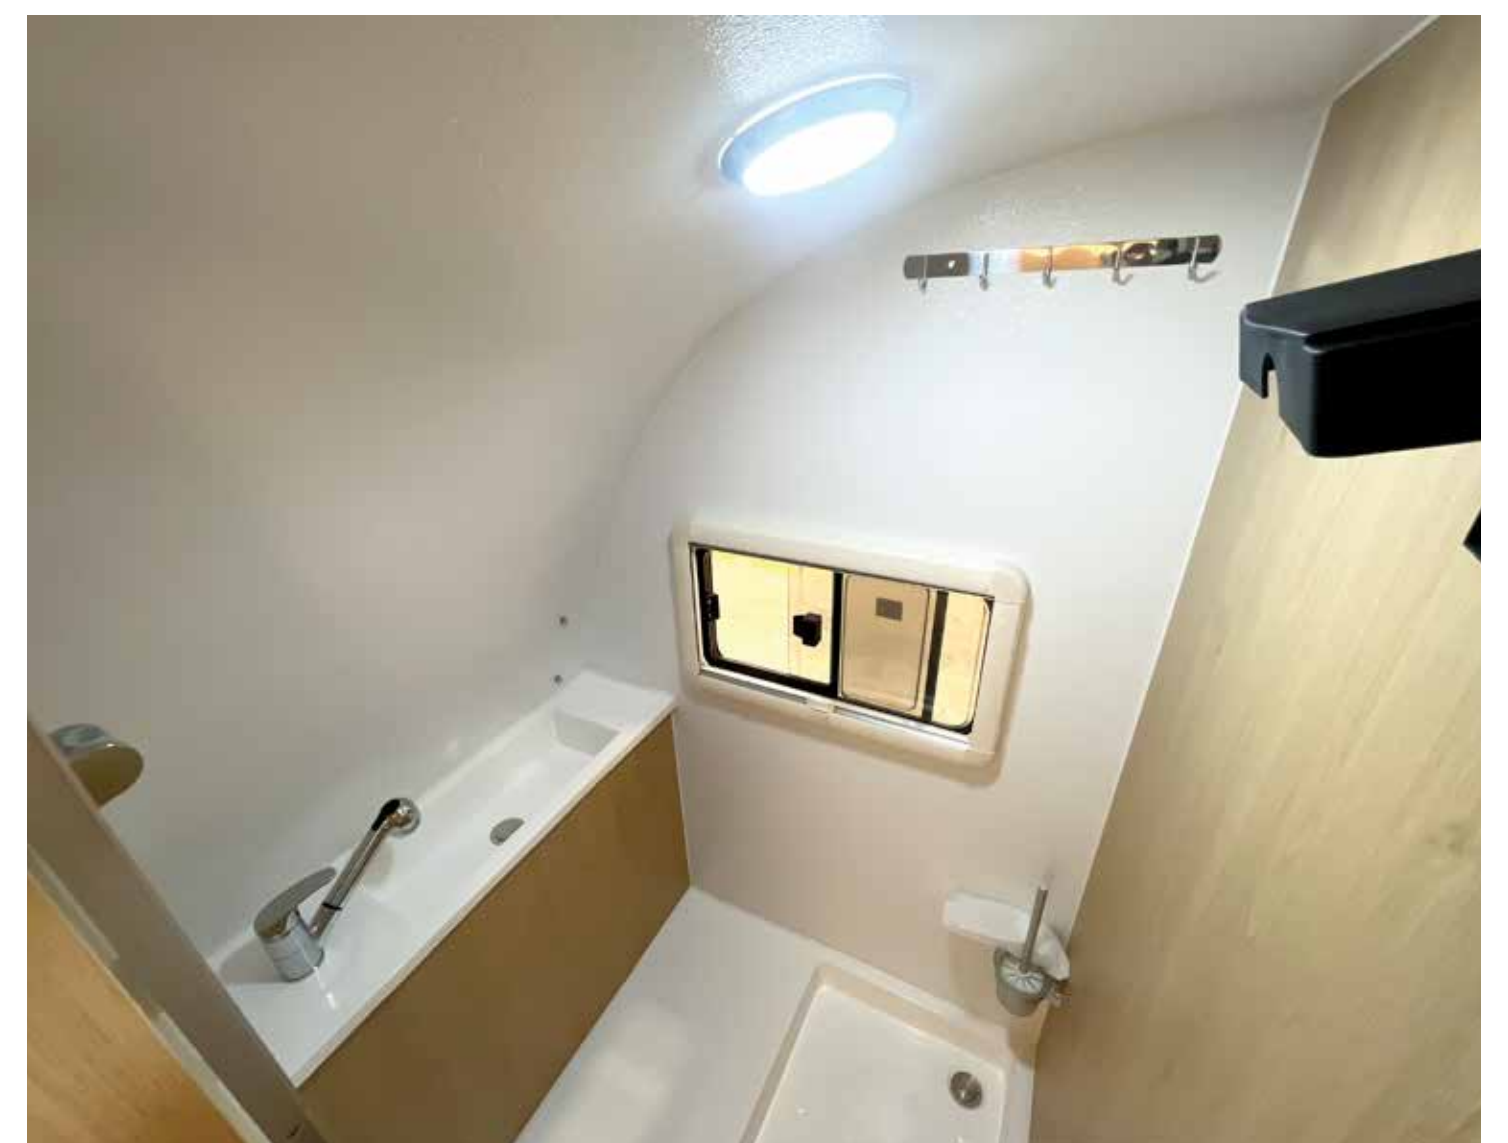

Teardrop Abode

Ready for Adventure

Teardrop Abode

Star Horizon

Model:	C-B
Length:	4700mm
Width:	2100mm
Height:	2450mm
Body Size (L W H):	3400 x 2040 x 1850mm
Ground Clearance:	410mm
Dry Weight:	1120kg
ATM:	1500kg

Additional

Step:	Manual One Step
TV System:	19" HDTV & Mount
Microwave:	Microwave
Range Hood:	American Type Range Hood
Air Conditioner:	220V, 1P
Refrigerator:	50L
Gas Water Heaters:	Gas Water Heater
Solar Panel:	200W
Sound System:	Internal Audio x 2
Folding Table:	External Folding Table

Standard Configuration

Chassis:	Galvanised
Coupler:	50mm (2") Ball Connector
Connector:	7 Pin Wire Connector
Brake:	10" Electric Brake with Hand Brake
Retainer:	Safety Chain
Wheels & Tires:	215/75R15
Suspension:	Torsion Axle
Jockey Wheel:	Adjustable Guide Wheel
Stabilising Leg:	Support Leg x 4
Body Material:	Sandwich Composite Board
Door:	Custom Door with Window (European Style)
Window:	High Thermal Insulation Acrylic Windows
Sleeping Area:	U Shaped Sofa Bed 1980x1930mm
Leisure Area:	Environmental Protection Paint-Free Board
Bathroom:	Independent Bathroom
Floor:	Vinyl Flooring
Battery:	100Ah Lead Acid Battery
Inverter:	1500W
Control Panel:	Rocker Button Control Panel
Lighting:	Internal Lighting LED Strip External Lighting Trailer Lighting
Socket:	240V Socket, 12V Socket, USB External City Power Socket
Gas Bottle Holders:	Gas Bottle Rack
Stove:	Gas Stove with Cover
Sink:	Stainless Steel Sink with Cover & Folding Faucet
Water Tank & Accessories:	80L Tank and Thermal Insulation Cotton & Guard Plate
Water Pump:	12V Electric Water Pump
Shower:	Shower Head & Pipe
Water Heater:	12V 10L Electric Heater
Toilet:	Portable Toilet
Storage:	Front Metal Storage Box with Platform
Fire Extinguisher:	Fire Extinguisher x 1
Alarm:	Smoke Alarm x 2